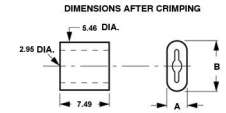

MBA

Attachments - Plugs - Synchronesh

Recommended dimensions after crimping:.

1.05 Cable - A=2.81 B=6.98.

2.06 Cable - A=2.95 B=6.94.

2.60 and 3.40 Cable - A=3.05 B=6.86.

This catalogue to be read in conjunction with information at <http://www.minibearings.com.au/ogue/tech/synchronesh/synchronesh.pdf>

Attachments - Plugs - Synchronesh

Part Number	For cable diameter mm	Material
	<i>inches</i>	
# SM-PLUG	All	Annealed Brass

Indicates item not stocked at time of printing - Please enquire for lead time

E&OE Pricing and all details subject to change without notice - Copyright Miniature Bearings Australia Pty Ltd