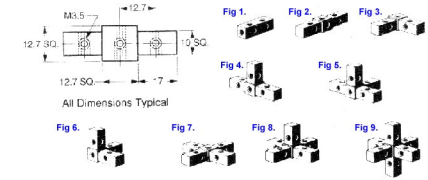

MBA

Automat - Frame Kit Connectors

See PDF file in FTP Directory for more information. Educational tool suitable for mechanical teaching institutions.

<http://www.minibearings.com.au//categories/automat/all/pics/>

Automat - Frame Kit Connectors

Part Number	Type	Figure	--
# AFKC-L-FORM-3	L-FORM	3.00	
# AFKC-SHORT-1	SHORT	1.00	
# AFKC-STRAIGHT-2	STRAIGHT	2.00	
# AFKC-T-FORM-4	T-FORM	4.00	
# AFKC-T-CORNER-5	T-CORNER	5.00	
# AFKC-X-CORNER-6	X-CORNER	6.00	