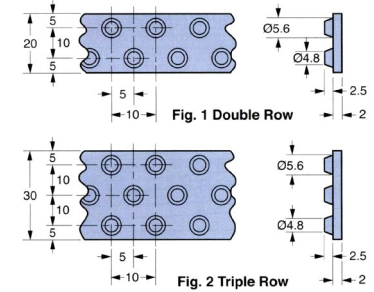

MBA

Belts - Conidrive N10

Self Guided Belts - 10mm Pitch.

-30 to +80 Degree Celsius.

Low noise and vibration.

No flanges needed on pulleys for guidance.

Polyurethane Reinforced with Steel Tensile Cords.

This catalogue to be read in conjunction with information at http://www.minibearings.com.au/ogue/tech/conidrive/conidrive_tech.pdf

<http://www.minibearings.com.au/categories/timing+belts/all/pics/>

<http://www.minibearings.com.au/partslist/pulleysconidrive10/pulleys/wide/1/>

Belts - Conidrive N10

Part Number	Rows	Length mm	Width mm
		<i>inches</i>	<i>inches</i>
# CDB-2-500	Double Row	500.00 <i>19.685</i>	20.0 <i>0.787</i>
# CDB-2-600	Double Row	600.00 <i>23.622</i>	20.0 <i>0.787</i>
# CDB-2-700	Double Row	700.00 <i>27.559</i>	20.0 <i>0.787</i>

Belts - Conidrive N10

Part Number	Rows	Length mm	Width mm
		<i>inches</i>	<i>inches</i>
# CDB-2-800	Double Row	800.00 <i>31.496</i>	20.0 <i>0.787</i>
# CDB-2-900	Double Row	900.00 <i>35.433</i>	20.0 <i>0.787</i>
# CDB-2-1000	Double Row	1000.00 <i>39.370</i>	20.0 <i>0.787</i>
# CDB-3-500	Triple Row	500.00 <i>19.685</i>	30.0 <i>1.181</i>
# CDB-3-600	Triple Row	600.00 <i>23.622</i>	30.0 <i>1.181</i>
# CDB-3-700	Triple Row	700.00 <i>27.559</i>	30.0 <i>1.181</i>
# CDB-3-800	Triple Row	800.00 <i>31.496</i>	30.0 <i>1.181</i>
# CDB-3-900	Triple Row	900.00 <i>35.433</i>	30.0 <i>1.181</i>
# CDB-3-1000	Triple Row	1000.00 <i>39.370</i>	30.0 <i>1.181</i>