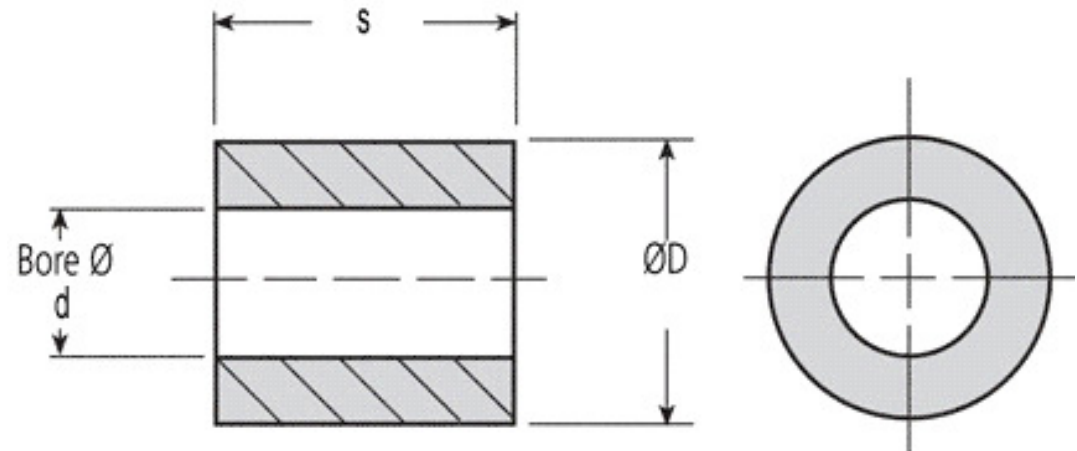

MBA

Bushes - Bronze - Solid - Unflanged

Solid precision LG2 bronze bushes.

ID Tolerance : -0.0127 / +0.040.

OD Tolerance : +0.060 / +0.102.

LENGTH Tolerance : -0.254 / +0.254.

Composition (Approx.) : Copper 85%, Tin 5%, Zinc 5%, Lead 5%.