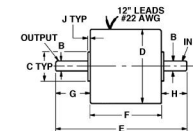

### Ultrafast Responses.

The input shaft becomes coupled to the output shaft with electrical excitation.

Shafts have a flat on the end.

Soft or fast start.

This catalogue to be read in conjunction with information at [http://www.minibearings.com.au/ogue/tech/clutches/clutch\\_magpart\\_24.pdf](http://www.minibearings.com.au/ogue/tech/clutches/clutch_magpart_24.pdf)

## Clutches - Magnetic Particle 24VDC

Part Number	Torque Range g.cm	Shaft Diameter mm <i>inches</i>	Overall Length mm <i>inches</i>	Max. Speed	Outside Diameter
# CMP24-04.76x036.5x073	69 to 2306	4.755 <i>0.187</i>	73.152 <i>2.880</i>	2000	36.500
# CMP24-07.93x057.2x112	138 to 5765	7.930 <i>0.312</i>	111.760 <i>4.400</i>	2000	57.150
# CMP24-09.51x072.4x129	461 to 17295	9.512 <i>0.374</i>	128.778 <i>5.070</i>	1400	72.390
# CMP24-12.69x085.9x140	691 to 40355	12.687 <i>0.499</i>	140.462 <i>5.530</i>	1000	85.852

## Clutches - Magnetic Particle 24VDC

Part Number	Torque Range g.cm	Shaft Diameter mm <i>inches</i>	Overall Length mm <i>inches</i>	Max. Speed	Outside Diameter
# CMP24-19.04x114.3x165	1153 to 80710	19.037 <i>0.749</i>	165.100 <i>6.500</i>	1000	114.300
# CMP24-19.04x132.1x168	4612 to 149890	19.037 <i>0.749</i>	167.894 <i>6.610</i>	1000	132.080