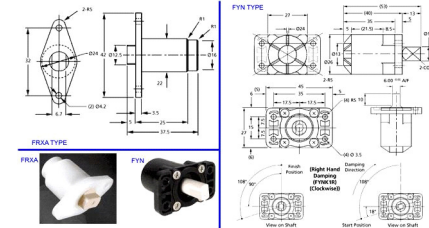

MBA

Dampers - Rotary - Limited Rotation

Body: Plastic.

Vane operated. High damping torque for a limited rotational angle.

Temp range 0 to 50 Deg C.

Dampers - Rotary - Limited Rotation

Part Number	Damping Torque Ncm	Direction	Max Rotation Deg.
# FRXA1L203	200	Left Hand (Anti-Clockwise)	120
# FRXA1R203	200	Right Hand (Clockwise)	120
# FYN-K1-L	400	Left Hand (Anti-Clockwise)	108
# FYN-K1-R	400	Right Hand (Clockwise)	108

Indicates item not stocked at time of printing - Please enquire for lead time
 E&OE Pricing and all details subject to change without notice - Copyright Miniature Bearings Australia Pty Ltd
 MBA Size Listings are a guide to sizes only and must not be solely relied on for critical design information.