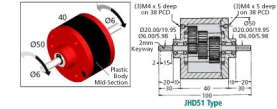

MBA

Gearboxes - Inline - 50 x 40mm Hi Torque

JHD51 Series.

Case: Aluminium. Gear: Stainless Steel 303S21/31. Bearing: 440C. Gears: High Carbon Steel 817M40(EN24).

Weight: 0.14kg. Output Backlash: 3° - 6°. Approx Motion: JHD51-10 = 2°30' on output.

Max Input Speed: 4000 Rpm.

Lubrication: Greased for life - Shell Nerita Grease HV.

Testing in your applications is necessary. Torque figures are to be used for guidance only.

This catalogue to be read in conjunction with information at http://www.minibearings.com.au/ogue/tech/gearboxes/gearboxes_ondrives_tech.pdf

Gearboxes - Inline - 50 x 40mm Hi Torque

Part Number	Ratio	Max. Input Speed RPM	Max. Output Speed RPM	Efficiency at 1000 RPM Perc.	Rating at 1000 RPM Nm	Standard Direction	Shaft Type
# JHD51-2	2 : 1	4000	2000	92	1.60	Same	Double
# JHD51-3	3 : 1	4000	1333	92	1.50	Same	Double
# JHD51-4	4 : 1	4000	1000	92	1.40	Same	Double
# JHD51-5	5 : 1	4000	800	92	1.60	Same	Double

Gearboxes - Inline - 50 x 40mm Hi Torque

Part Number	Ratio	Max. Input Speed RPM	Max. Output Speed RPM	Efficiency at 1000 RPM Perc.	Rating at 1000 RPM Nm	Standard Direction	Shaft Type
# JHD51-10	10 : 1	4000	400	92	1.75	Same	Double
# JHD51-15	15 : 1	4000	266	92	1.80	Same	Double
# JHD51-20	20 : 1	4000	200	92	1.90	Same	Double