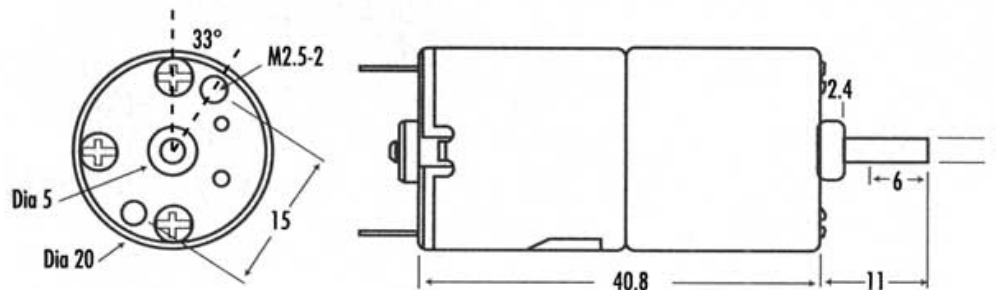

MBA

Gearmotors - DC - Size 20 Low Cost

20mm Gearhead Body Diameter. Low cost. 70 RPM Output Speed. One model only. Reversible.

Gearmotors - DC - Size 20 Low Cost

Part Number	Rated Output Speed RPM	Rated Torque Kg.cm	Overall Body Length mm	Gear Ratio	Rated Voltage V	Operating Voltage V	Output Shaft Diameter mm	No Load Current mA	Full Load Current mA
			<i>inches</i>				<i>inches</i>		
YG2732	70	2.1	40.8 <i>1.606</i>	82:1	12.0	4.5 to 18 Max	4.0 <i>0.157</i>	30	390