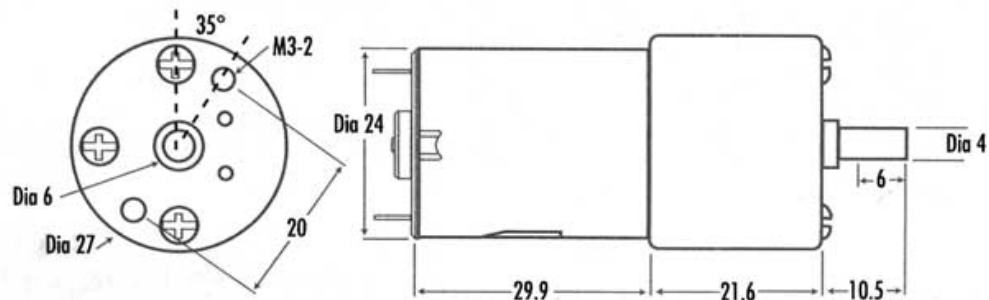

MBA

Gearmotors - DC - Size 27 Low Cost

27mm Gearhead Body Diameter. Low cost. 36 RPM Output Speed. One model only. Reversible.

Gearmotors - DC - Size 27 Low Cost

Part Number	Rated Output Speed RPM	Rated Torque Kg.cm	Overall Body Length mm	Gear Ratio	Rated Voltage V	Operating Voltage V	Output Shaft Diameter mm	No Load Current mA	Full Load Current mA
			<i>inches</i>				<i>inches</i>		
MG-D33S57M46D6000	1.1	58.8 (8.3)	33.0	6000 : 1	33.0	12	3.0 With Flat		Aluminum (Gearhead) Stamped Steel (Motor) / Carbon Steel
			<i>1.299</i>						
YG2734	36	12.0	51.5	244:1	12.0	4.5 to 18 Max	4.0	70	1380
			<i>2.028</i>				<i>0.157</i>		