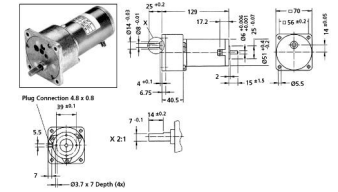

## Gearmotors - DC PM - Size 70x129

Permanent Magnet.

Max. Allowable Radial Load: 100N (20mm from mounting surface).

Max. Allowable Axial Load: 30N.

Axial Play: 0.05 - 0.5mm. Allowable Temperature Range: -20 °C to +60 °C.

Integral CD PM Motor - Brush type commutation - 12 segment commutator - RFI protection standard.

Gear train with steel and high quality plastic gears - Terminal dimensions 4.8 x 0.8 - Weight: 1200g.

### Gearmotors - DC PM - Size 70x129

Part Number	Voltage DC	Rated Torque mNm	Rated Speed rpm	Rated Current mA	No Load Speed rpm	Terminal Resistance Ohms	Gear Ratio	Gear Stages
# 1.61.050.440	12V	400	460	3300	535	0.70	6.3 : 1	2
# 1.61.050.441	12V	800	240	3500	281	0.70	12 : 1	2
# 1.61.050.442	12V	1500	116.5	3500	136	0.70	24.7 : 1	3
# 1.61.050.443	12V	2900	61.40	3600	72	0.70	46.7 : 1	4
# 1.61.050.460	24V	400	460	1650	535	2.80	6.3 : 1	2

## Gearmotors - DC PM - Size 70x129

Part Number	Voltage DC	Rated Torque mNm	Rated Speed rpm	Rated Current mA	No Load Speed rpm	Terminal Resistance Ohms	Gear Ratio	Gear Stages
# 1.61.050.461	24V	800	240	1750	281	2.80	12 : 1	2
# 1.61.050.462	24V	1500	116.5	1750	136	2.80	24.7 : 1	3
# 1.61.050.463	24V	2900	61.40	1800	72	2.80	46.7 : 1	4