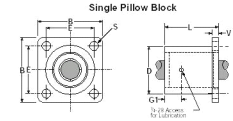

MBA

Housings - Linear - Thomson Super Smart (Flanged)

Includes Bearings.

This catalogue to be read in conjunction with information at <http://www.minibearings.com.au/ogue/tech/linear/supersmart.pdf>
<http://www.minibearings.com.au/ogue/tech/linear/supersmartflanged.pdf>

Housings - Linear - Thomson Super Smart (Flanged)

Part Number	Nominal Dia. mm <i>inches</i>	Flange Length and Width (B) mm <i>inches</i>	Bolt Distance and Dia. (E x S) mm <i>inches</i>	Length (L) mm <i>inches</i>	Width (D) mm <i>inches</i>	Flange Height (V) mm <i>inches</i>	Lube Hole (G1) mm <i>inches</i>	Type	Weight Kg	Dynamic Load Capacity kgf
# TSS6UTFB-8	12.70 <i>0.500</i>	41.40 <i>1.630</i>	31.75 x 1/4-20 <i>inches</i>	81.28 <i>3.200</i>	31.75 <i>1.250</i>	22.86 <i>0.900</i>	37.59 <i>1.480</i>	Twin	0.20	237
# TSS6UFB-8	12.70 <i>0.500</i>	41.40 <i>1.630</i>	31.75 x 4.826 <i>inches</i>	42.93 <i>1.690</i>	31.75 <i>1.250</i>	6.35 <i>0.250</i>	18.29 <i>0.720</i>	Single	0.10	118
# TSS6UTFB-12	19.05 <i>0.750</i>	60.45 <i>2.380</i>	44.45 x 1/4-20 <i>inches</i>	100.33 <i>3.950</i>	44.45 <i>1.750</i>	22.86 <i>0.900</i>	50.29 <i>1.980</i>	Twin	0.48	1009
# TSS6UFB-12	19.05 <i>0.750</i>	60.45 <i>2.380</i>	44.45 x 5.588 <i>inches</i>	52.32 <i>2.060</i>	44.45 <i>1.750</i>	9.65 <i>0.380</i>	22.61 <i>0.890</i>	Single	0.24	504

# Indicates item not stocked at time of printing - Please enquire for lead time

E&OE Pricing and all details subject to change without notice - Copyright Miniature Bearings Australia Pty Ltd

MBA Size Listings are a guide to sizes only and must not be solely relied on for critical design information.