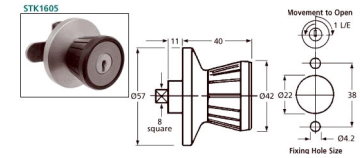

## Knobs - Lock - Round

Satin Chrome with black plastic grip.

Supplied with 2 keys to differ or 2 keys to pass 92201.

### Knobs - Lock - Round

Part Number	Type	Movement
# STK1605	Knob Lock	0° to 90° clockwise