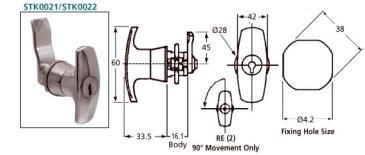

## Knobs - Lock - T-Handle

Bright Chrome.

Supplied complete with a 0.3mm thick nitrile head gasket and 2 keys to differ.

### Knobs - Lock - T-Handle

Part Number	Type	Movement
# STK0022	T-Handle : Non-Locking without Keylock	0° to 90° anti-clockwise
# STK0021	T-Handle : Locking with Keylock	0° to 90° clockwise