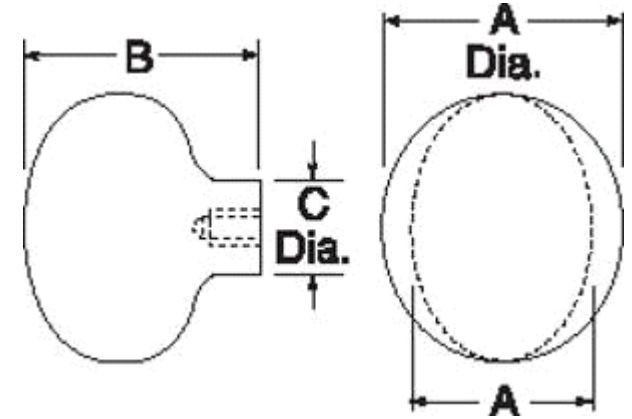

MBA

Knobs - Mushroom Oval - Threaded - Phenolic

Brass threaded insert

Knobs - Mushroom Oval - Threaded - Phenolic

Part Number	Diameter Small x Large (A) mm	Height (B) mm	Shank Diameter (C) mm	Thread Size	Thread Depth mm	Thread Type
	<i>inches</i>	<i>inches</i>	<i>inches</i>		<i>inches</i>	
# DK-68RS	41.28 x 55.96	46.43 <i>1.828</i>	17.86 <i>0.703</i>	3/8-24	12.70 <i>0.500</i>	Brass
# DK-67RS	41.28 x 55.96	46.43 <i>1.828</i>	17.86 <i>0.703</i>	3/8-16	12.70 <i>0.500</i>	Brass
# DK-65RS	41.28 x 55.96	46.43 <i>1.828</i>	17.86 <i>0.703</i>	5/16-18	11.11 <i>0.437</i>	Brass
# DK-64RS	41.28 x 55.96	46.43 <i>1.828</i>	17.86 <i>0.703</i>	1/4-20	11.11 <i>0.437</i>	Brass

Indicates item not stocked at time of printing - Please enquire for lead time

E&OE Pricing and all details subject to change without notice - Copyright Miniature Bearings Australia Pty Ltd

MBA Size Listings are a guide to sizes only and must not be solely relied on for critical design information.