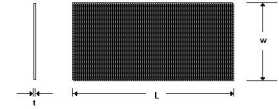

MBA

Mesh - Various

Mesh - Various

Part Number	Thickness (t) mm	Width (w) mm	Length (L) mm	Material
	<i>inches</i>	<i>inches</i>	<i>inches</i>	
# MESH-BRS-0.254x300x300	0.254 <i>0.010</i>	300 <i>11.811</i>	300 <i>11.811</i>	Brass
MESH-ALU-0.254x300x600	0.254 <i>0.010</i>	300 <i>11.811</i>	600 <i>23.622</i>	Aluminium