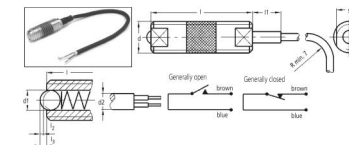

MBA

Plungers - Spring - Threaded - With Limit Switch

Supply Cable : Grey Two Phase for normally open contacts, black for normally closed.

Temp (Body): -40 deg C to 170 deg C Temp (Cable): -10 deg C to 50 deg C.

Electrical Supply : 20 mA DC / 50 mA DC.

Voltage : 24V Supply Cable 2.8mm - 2 Phase.

Safety Standard : IP40 Average Switch Life Span : 56 Switching.

Plungers - Spring - Threaded - With Limit Switch

Part Number	Thread Size (d)	End Type	Material	Tip Diameter (d1) mm <i>inches</i>	Body Length (l) mm <i>inches</i>	Tip Length (l3) mm <i>inches</i>	Contact	Initial Pressure (F1) N	Final Pressure (F2) N
# GN.33801	M6	Ball	Nickel Plated Steel	3.00 <i>0.118</i>	20.00 <i>0.787</i>	0.80 <i>0.031</i>	Closed	6.00	13.00
# GN.33811	M6	Ball	Nickel Plated Steel	3.00 <i>0.118</i>	20.00 <i>0.787</i>	0.80 <i>0.031</i>	Open	6.00	13.00

Plungers - Spring - Threaded - With Limit Switch

Part Number	Thread Size (d)	End Type	Material	Tip Diameter (d1) mm <i>inches</i>	Body Length (l) mm <i>inches</i>	Tip Length (l3) mm <i>inches</i>	Contact	Initial Pressure (F1) N	Final Pressure (F2) N
# GN.33812	M8	Ball	Nickel Plated Steel	4.00 <i>0.157</i>	23.00 <i>0.906</i>	1.00 <i>0.039</i>	Open	8.00	16.00
# GN.33802	M8	Ball	Nickel Plated Steel	4.00 <i>0.157</i>	23.00 <i>0.906</i>	1.00 <i>0.039</i>	Closed	8.00	16.00
# GN.33813	M10.0	Ball	Nickel Plated Steel	5.00 <i>0.197</i>	27.00 <i>1.063</i>	1.20 <i>0.047</i>	Open	10.00	20.00
# GN.33803	M10.0	Ball	Nickel Plated Steel	5.00 <i>0.197</i>	27.00 <i>1.063</i>	1.20 <i>0.047</i>	Closed	10.00	20.00