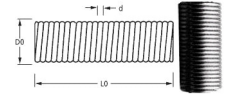

MBA

Springs - Extension - Metre Lengths

Music wire to Din 17223 Class C. No. 1,1200.

Stainless Steel wire to Din 17224 No. 1,4310.

Springs - Extension - Metre Lengths

Part Number	OD	Overall Length (L)	Wire Diameter (d)	Other Info:	Material
# ES0240-1M-0040-M	2.40	1000.0	0.40		Music Wire
# ES0240-1M-0040-1	2.40	1000.0	0.40		Stainless Steel
# ES0340-1M-0040-1	3.40	1000.0	0.40		Stainless Steel
# ES0340-1M-0040-M	3.40	1000.0	0.40		Music Wire
# ES0350-1M-0050-1	3.50	1000.0	0.50		Stainless Steel
# ES0350-1M-0050-M	3.50	1000.0	0.50		Music Wire

Springs - Extension - Metre Lengths

Part Number	OD	Overall Length (L)	Wire Diameter (d)	Other Info:	Material
# ES0450-1M-0063-1	4.50	1000.0	0.63		Stainless Steel
ES0450-1M-0063-M	4.50	1000.0	0.63		Music Wire
ES0550-1M-0050-1	5.50	1000.0	0.50		Stainless Steel
# ES0550-1M-0050-M	5.50	1000.0	0.50		Music Wire
# ES0550-1M-0080-1	5.50	1000.0	0.80		Stainless Steel
# ES0550-1M-0088-M	5.50	1000.0	0.88		Music Wire
# ES0700-1M-0063-1	7.00	1000.0	0.63		Stainless Steel
# ES0700-1M-0063-M	7.00	1000.0	0.63		Music Wire
# ES0700-1M-0100-1	7.00	1000.0	1.00		Stainless Steel
# ES0700-1M-0100-M	7.00	1000.0	1.00		Music Wire
# ES0850-1M-0120-1	8.50	1000.0	1.20		Stainless Steel
# ES0850-1M-0120-M	8.50	1000.0	1.20		Music Wire
# ES0900-1M-0080-1	9.00	1000.0	0.80		Stainless Steel
# ES0900-1M-0080-M	9.00	1000.0	0.80		Music Wire