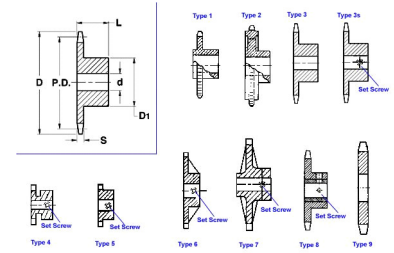

MBA

Sprockets - 6.00mm Pitch - Simplex - Plastic

Nylon - Acetal - With and without bore inserts.

Match with series 0600 steel chain

Sprockets - 6.00mm Pitch - Simplex - Plastic

Part Number	Teeth No.	PCD mm <i>inches</i>	Hub Diameter (D1)	Overall Width (L) mm <i>inches</i>	Material mm <i>inches</i>	Type / Rows mm <i>inches</i>	Bore (d)	Locking Method
# SP1-0600H013-08.00-ACE	13	24.82 <i>0.977</i>	18.00	10.00 <i>0.394</i>	Acetal - White	Type 3 / Single	8.000	No Locking
# SP1-0600H015-12.00-ACE	15	28.64 <i>1.128</i>	21.00	10.00 <i>0.394</i>	Acetal - White	Type 3 / Single	12.000	No Locking
# SP1-0600H015-08.00-ACE	15	28.64 <i>1.128</i>	21.00	10.00 <i>0.394</i>	Acetal - White	Type 3 / Single	8.000	No Locking
# SP1-0600H017-12.00-ACE	17	32.45 <i>1.278</i>	24.00	13.00 <i>0.512</i>	Acetal - White	Type 3 / Single	12.000	No Locking

Indicates item not stocked at time of printing - Please enquire for lead time
 E&OE Pricing and all details subject to change without notice - Copyright Miniature Bearings Australia Pty Ltd
 MBA Size Listings are a guide to sizes only and must not be solely relied on for critical design information.

Sprockets - 6.00mm Pitch - Simplex - Plastic

Part Number	Teeth No.	PCD mm <i>inches</i>	Hub Diameter (D1)	Overall Width (L) mm <i>inches</i>	Material mm <i>inches</i>	Type / Rows mm <i>inches</i>	Bore (d)	Locking Method
# SP1-0600H019-12.00-ACE	19	36.27 <i>1.428</i>	24.00	13.00 <i>0.512</i>	Acetal - White	Type 3 / Single	12.000	No Locking
# SP1-0600H021-10.00-ACE	21	40.09 <i>1.578</i>	28.00	13.00 <i>0.512</i>	Acetal - White	Type 3 / Single	10.000	No Locking
# SP1-0600H023-10.00-ACE	23	43.91 <i>1.729</i>	28.00	13.00 <i>0.512</i>	Acetal - White	Type 3 / Single	10.000	No Locking
# SP1-0600H025-10.00-ACE	25	47.73 <i>1.879</i>	28.00	13.00 <i>0.512</i>	Acetal - White	Type 3 / Single	10.000	No Locking