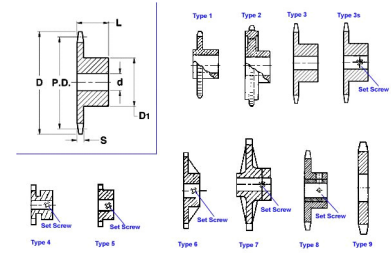

MBA

Sprockets - 9.53mm Pitch x 5.7mm Width - Duplex - Metal

Match with series 0953057 Duplex steel chain (06B BS)

Pilot bored sprockets come with a very small bore that will need to be machined by the customer to suit their shaft size.

British Standard 06B - 3/8 inch Duplex. With and without hubs.

Sprockets - 9.53mm Pitch x 5.7mm Width - Duplex - Metal

Part Number	Teeth No.	PCD mm <i>inches</i>	Material mm <i>inches</i>	Type / Rows mm <i>inches</i>	Bore (d)	Locking Method
# 06B-2-9T	9	27.28 <i>1.074</i>	Steel	Type 3 / Single Row	Pilot Bored	No Locking
# 06B-2-11T	11	33.34 <i>1.313</i>	Steel	Type 3 / Single Row	Pilot Bored	No Locking
# 06B-2-12T	12	36.37 <i>1.432</i>	Steel	Type 3 / Single Row	Pilot Bored	No Locking
# 06B-2-13T	13	39.4 <i>1.551</i>	Steel	Type 3 / Single Row	Pilot Bored	No Locking

# Indicates item not stocked at time of printing - Please enquire for lead time

E&OE Pricing and all details subject to change without notice - Copyright Miniature Bearings Australia Pty Ltd

MBA Size Listings are a guide to sizes only and must not be solely relied on for critical design information.