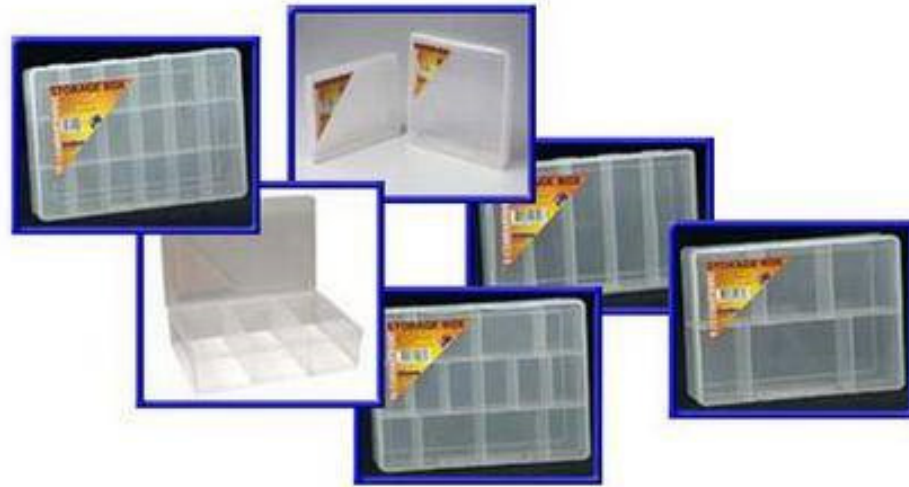

# Indicates item not stocked at time of printing - Please enquire for lead time

E&OE Pricing and all details subject to change without notice - Copyright Miniature Bearings Australia Pty Ltd

MBA Size Listings are a guide to sizes only and must not be solely relied on for critical design information.