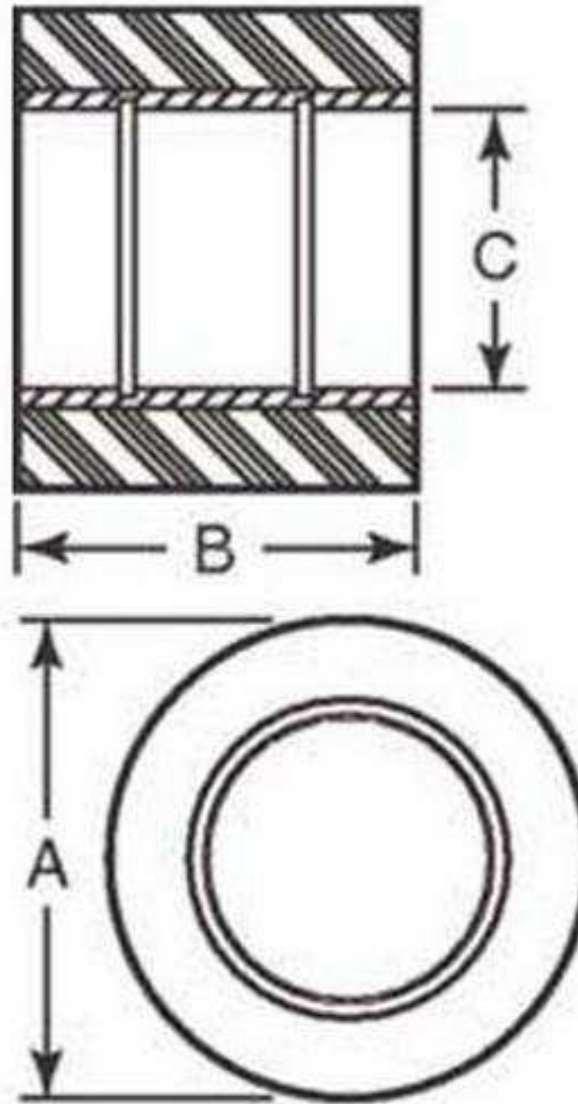

# Indicates item not stocked at time of printing - Please enquire for lead time

E&OE Pricing and all details subject to change without notice - Copyright Miniature Bearings Australia Pty Ltd

MBA Size Listings are a guide to sizes only and must not be solely relied on for critical design information.