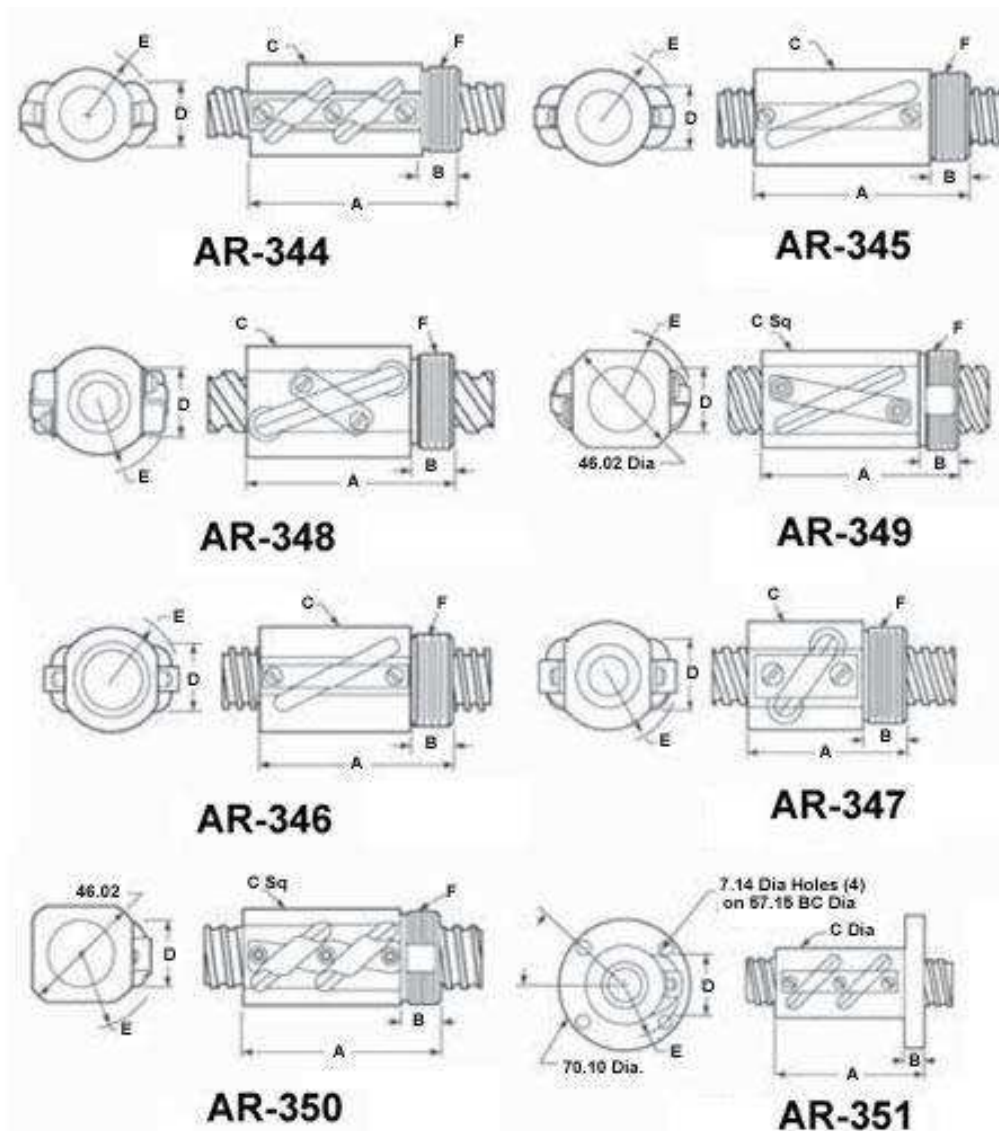

## INFORMATION

Match all components within the Nook Series range only. Match nuts, flanges and screws based on ball circle diameter.

Carburised steel with ball tracks heated to RC 58-60. Protective black oxide finish.

# Indicates item not stocked at time of printing - Please enquire for lead time

E&OE Pricing and all details subject to change without notice - Copyright Miniature Bearings Australia Pty Ltd

MBA Size Listings are a guide to sizes only and must not be solely relied on for critical design information.

## Screws - Ball - Nook Series - Nuts - Right Hand Thread - Double Circuit

Part Number	Ball Circle Diameter	Lead	Length (A)	Thread Length (B)	Diameter (C)	D	Radius (E)	Thread (F)	Dynamic	Static
# AR-344RS	19.050	5.080	73.025	12.700	33.325	21.920	22.504	1.173-18 (Special)	997.902	7773.660
# AR-345RS	19.050	12.700	74.346	12.700	33.325	21.920	23.800	1.173-18 (Special)	1235.131	7903.841
# AR-351RS	25.400	6.350	76.200	9.525	41.275	29.210	28.118	-	1462.381	12621.651
# AR-350RS	25.400	6.350	76.200	15.240	38.100	28.042	29.261	1.563-18 (Special)	1462.381	12621.651
# AR-346RS	25.400	12.700	79.502	15.875	42.850	27.432	28.169	1.563-18 (Special)	1560.356	11575.668
# AR-349RS	25.400	25.400	76.200	15.240	38.100	25.959	26.975	1.563-18 (Special)	971.594	5409.085
# AR-347RS	38.100	25.400	92.151	25.400	66.675	43.637	43.688	2.250-20 (Special)	3429.156	15722.406
# AR-348RS	38.100	47.625	127.000	25.400	66.675	40.030	42.672	2.250-20 (Special)	3284.913	13560.133