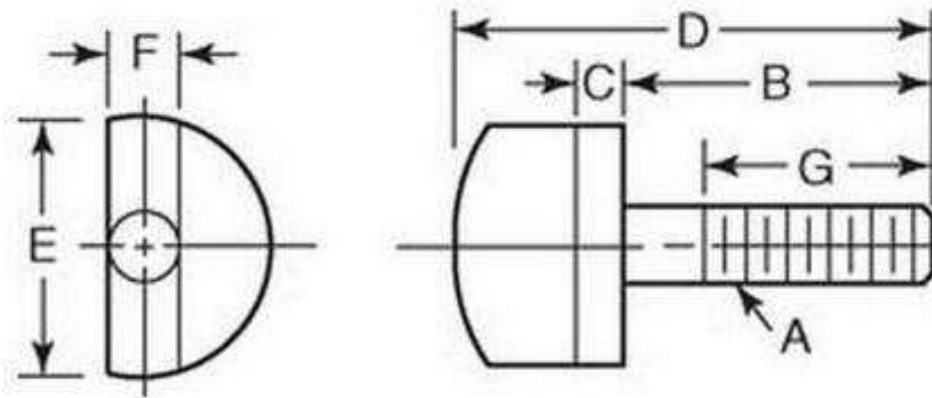

# Indicates item not stocked at time of printing - Please enquire for lead time

E&OE Pricing and all details subject to change without notice - Copyright Miniature Bearings Australia Pty Ltd

MBA Size Listings are a guide to sizes only and must not be solely relied on for critical design information.