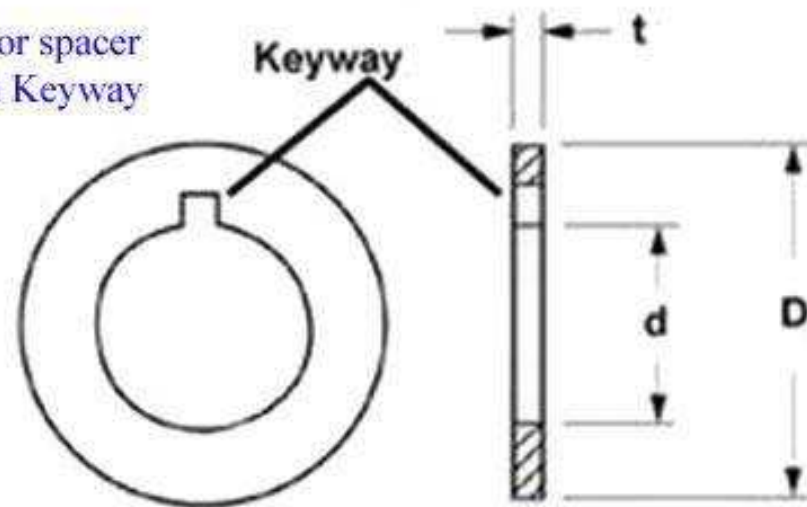

Arbor spacer with Keyway

# Indicates item not stocked at time of printing - Please enquire for lead time

E&OE Pricing and all details subject to change without notice - Copyright Miniature Bearings Australia Pty Ltd
MBA Size Listings are a guide to sizes only and must not be solely relied on for critical design information.