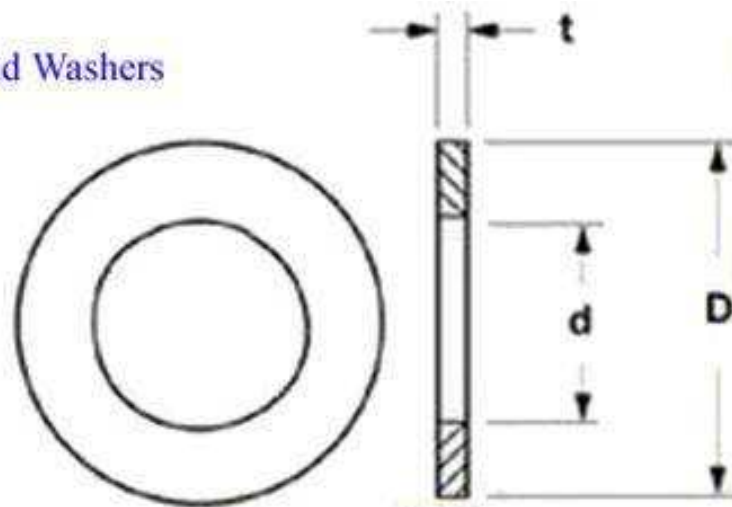

Shims and Washers