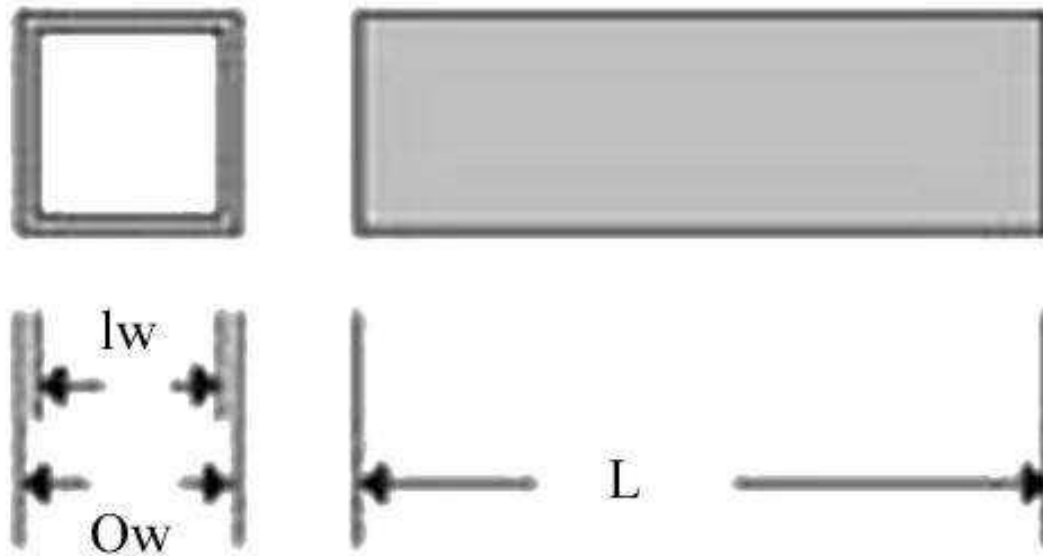

# Indicates item not stocked at time of printing - Please enquire for lead time

E&OE Pricing and all details subject to change without notice - Copyright Miniature Bearings Australia Pty Ltd

MBA Size Listings are a guide to sizes only and must not be solely relied on for critical design information.