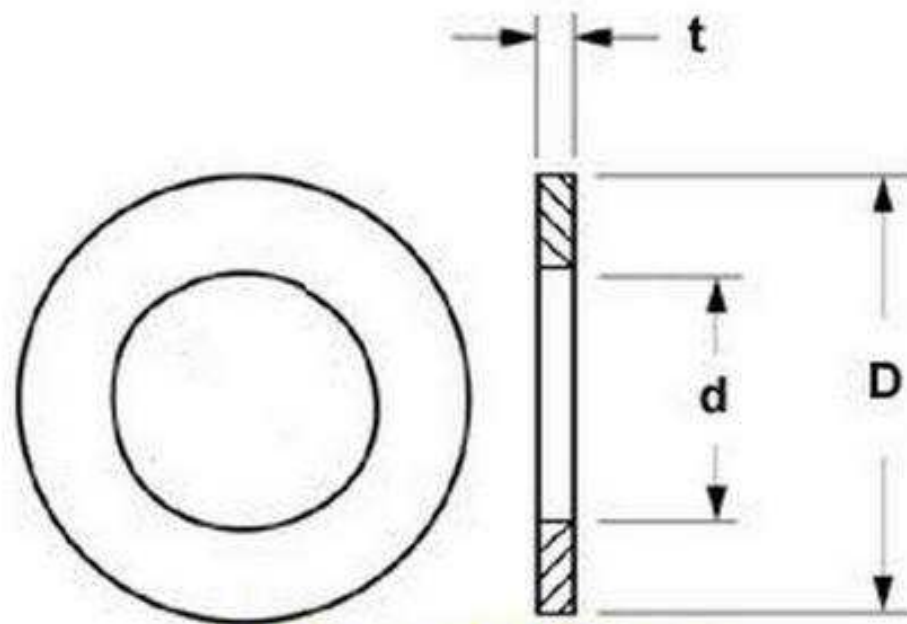

Shims and Washers

# Indicates item not stocked at time of printing - Please enquire for lead time

E&OE Pricing and all details subject to change without notice - Copyright Miniature Bearings Australia Pty Ltd

MBA Size Listings are a guide to sizes only and must not be solely relied on for critical design information.