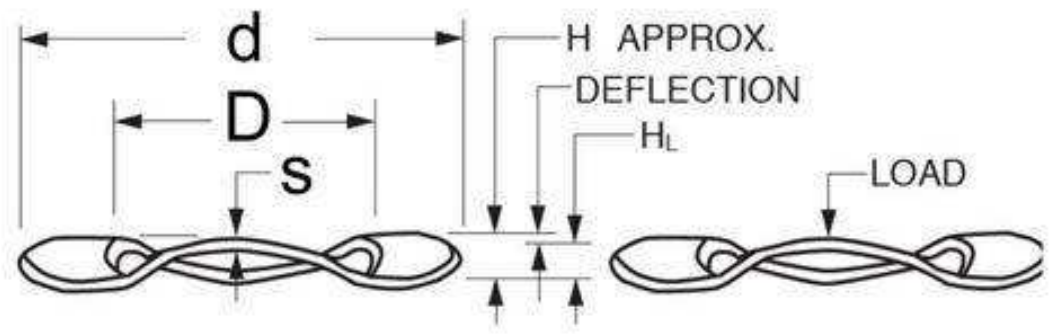

# Indicates item not stocked at time of printing - Please enquire for lead time

E&OE Pricing and all details subject to change without notice - Copyright Miniature Bearings Australia Pty Ltd

MBA Size Listings are a guide to sizes only and must not be solely relied on for critical design information.