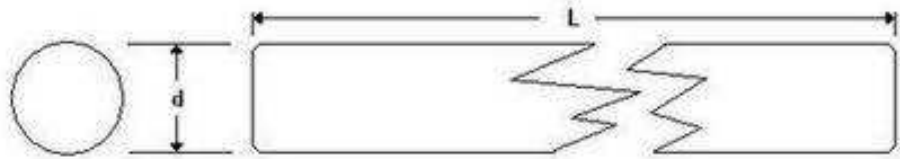

# Indicates item not stocked at time of printing - Please enquire for lead time

E&OE Pricing and all details subject to change without notice - Copyright Miniature Bearings Australia Pty Ltd

MBA Size Listings are a guide to sizes only and must not be solely relied on for critical design information.